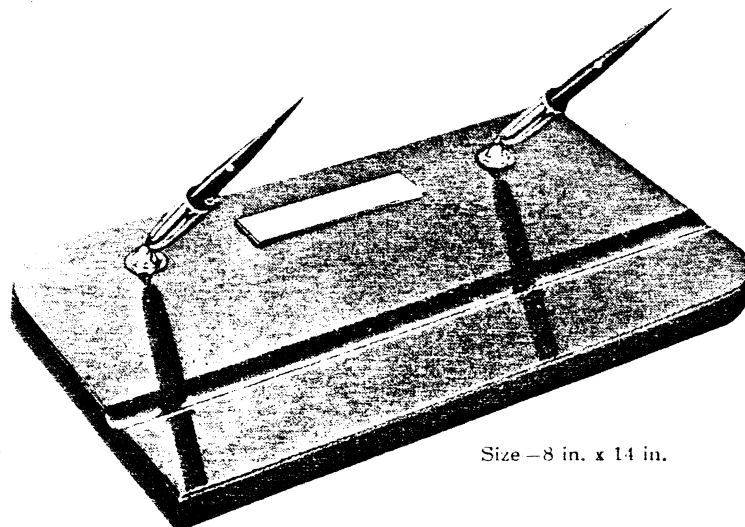

U93J

Jet Crystal
$35.00
Same as Above Except With
Two 55D Pens and Plastic Sockets

Size—8 in. x 14 in.

NOTE—All Jet Crystal Bases Are Supplied With Metal Sockets